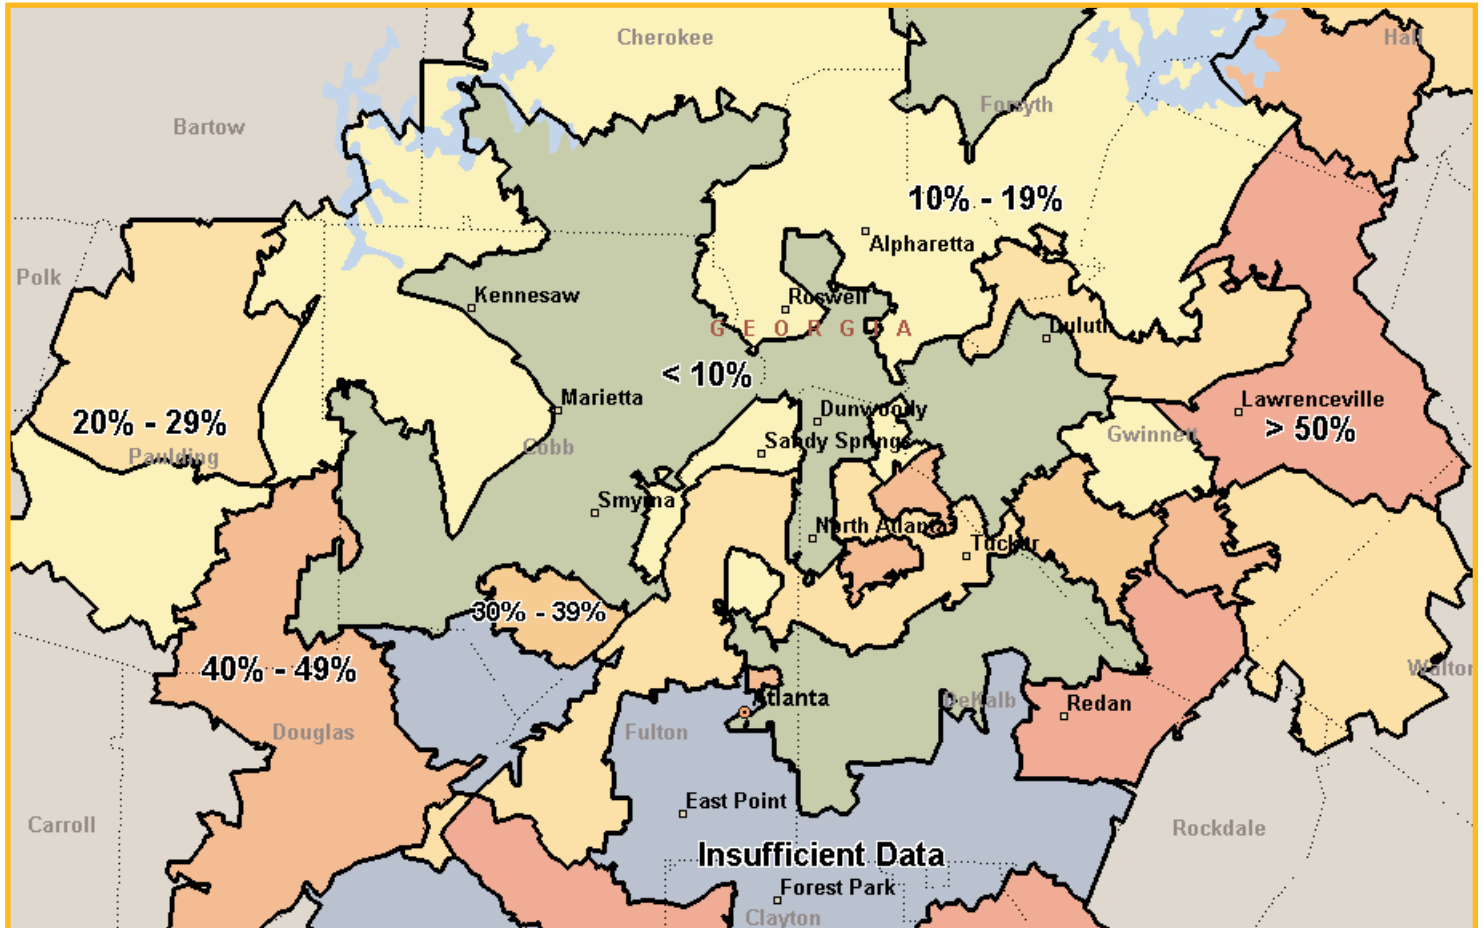

## Over 17% of the Homes In the Atlanta Area Have High Radon

The map above shows the percentage of our last 1,900 radon tests in the Atlanta area that have radon levels above the EPA's "action level" of 4.0 pCi/L

### Percentages of Homes ABOVE "Action Level"

-  Under 10%
-  10% - 19%
-  20% - 29%
-  30% - 39%
-  40% - 49%
-  Over 50%

**Call Us.  
 We Know Radon.**

**770-988-9929**